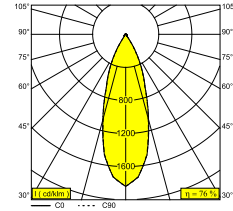

[View on website](#)

General info

LOCATION	indoor
INSTALLATION	Ceiling Semi-recessed
CUTOUT SHAPE/SIZE (MM)	round - 51
RECESSED DEPTH (MM)	40
INGRESS PROTECTION	IP20
WEIGHT (KG)	0.3
ADJUSTABILITY	0° to 90° swiveling, 350° rotatable
INFORMATION	REFLECTOR FL-33° BLACK version: INCL.SPY TUBE S B / WHITE version: INCL.SPY TUBE S W

Electrical info

ELECTRICAL	230V / 50-60Hz
CLASS	I
DIM TYPE	mains (phase cut-off)
ENERGY CLASS	G

Lightsource info

LIGHTSOURCE NAME	LED
LIGHTSOURCE	AC LED array 8W / CRI>90 (R9: 55) / 2700K / 597lm
TM-30 VALUES	rf: 92 / Rg: 98
SDCM	SDCM3
RISKGROUP	RG1
LM80	L80B10 > 67000
BEAMANGLE	33°
LED TECHNICS (LIGHT SOURCE)	597lm // 8W // 75lm/W
LED TECHNICS (LUMINAIRE)	452lm // 8W // 57lm/W

Accessories

SPY TUBE S

For detailed installation instructions, please consult the manual : [19918_XXX8_HAND.pdf](#)